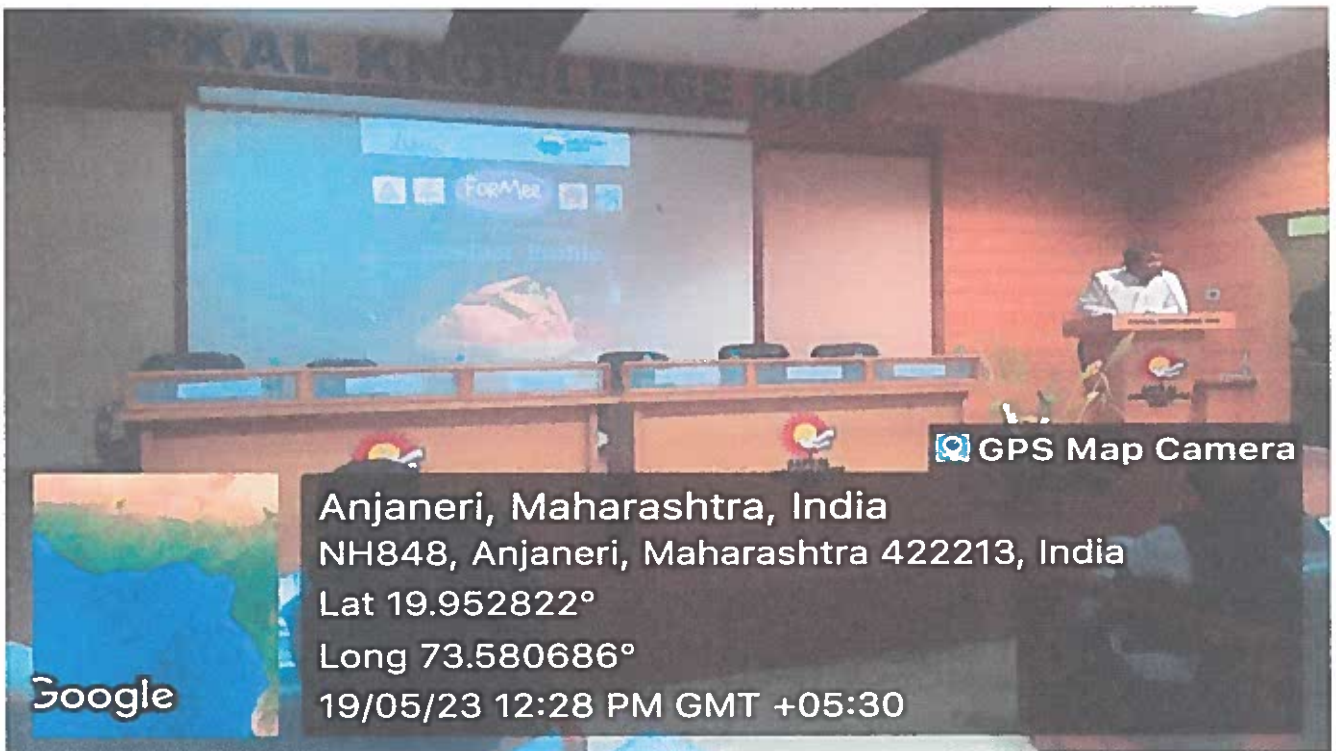

Mr. Shashikant Bodke, Director of *Formee foods*, Nashik guiding the students

Prof. K. W. Kale
NSS PO